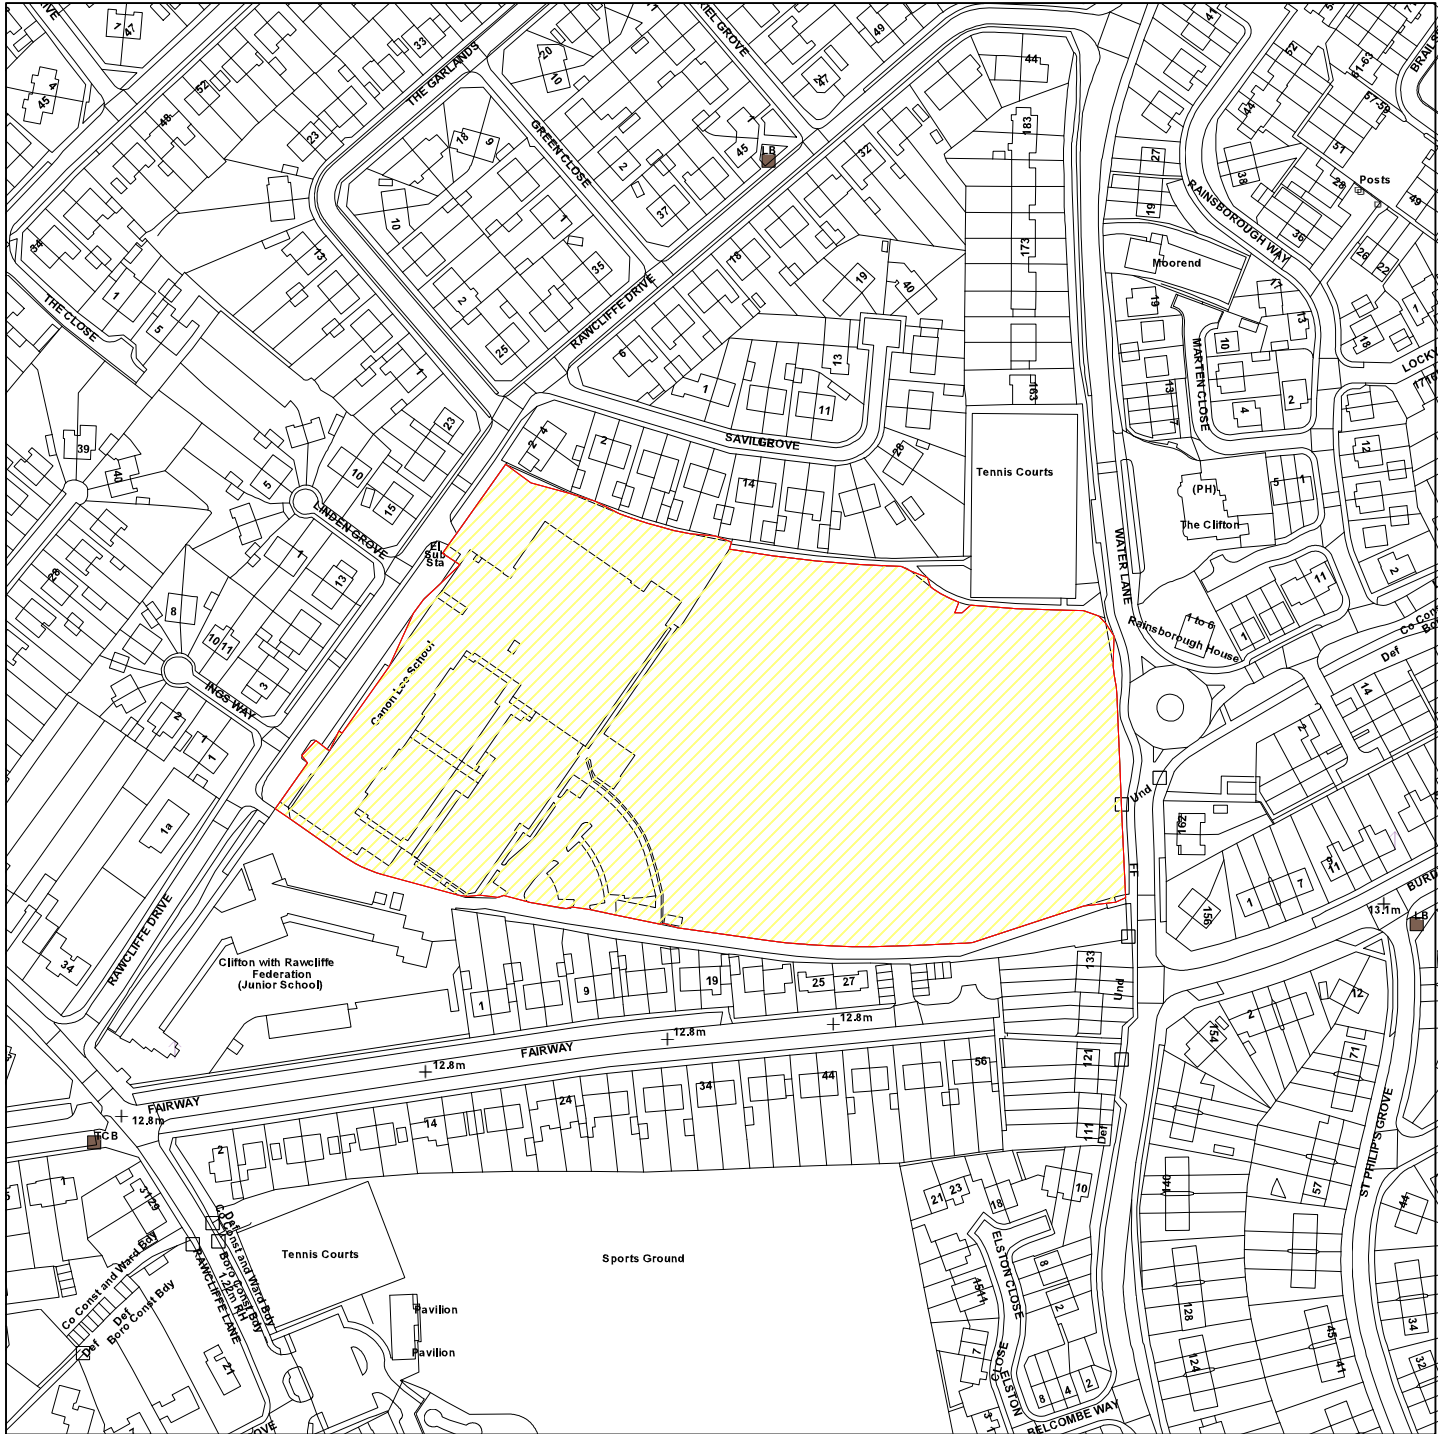

Canon Lee School, Rawcliffe Drive

10/02738/GRG3

GIS by ESRI (UK)

Scale : 1:2500

Reproduced from the Ordnance Survey map with the permission of the Controller of Her Majesty's Stationery Office © Crown Copyright 2000.